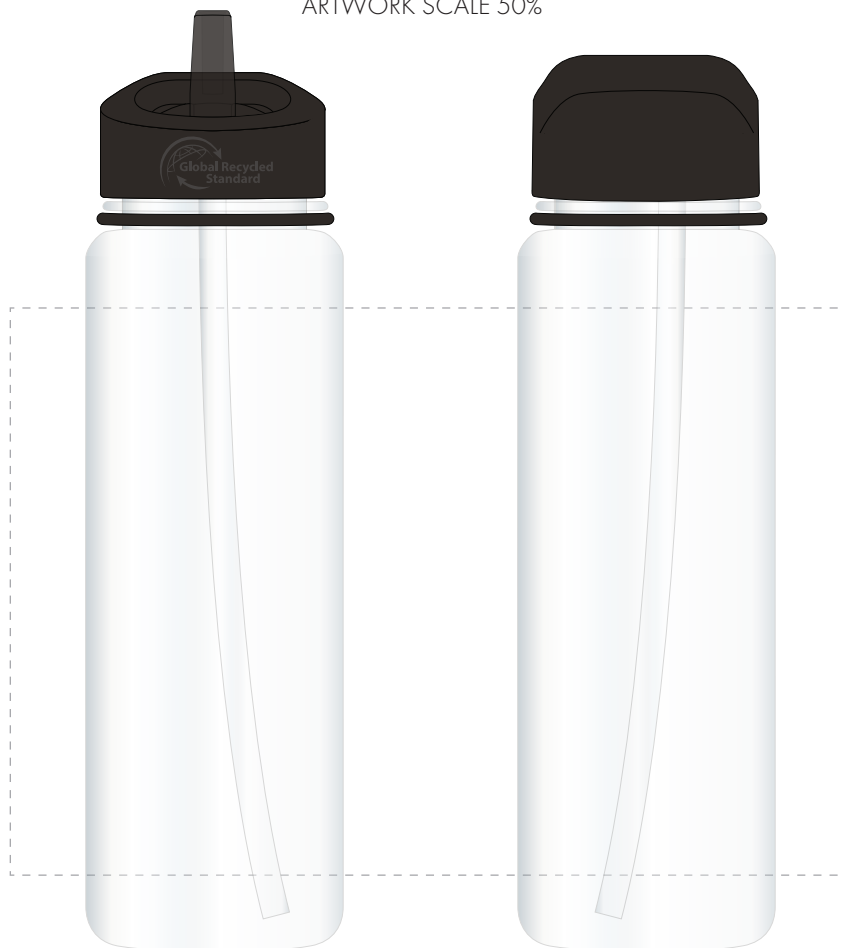

Your Ref:  
Our Ref:Quantity:  
Version: 1Product Code: MG8605  
Product Colour: BLACK**PRINTING CONCERNS:****PRODUCT INFO: LOGO MAY NOT LINE UP TO SIPPER**

- Logos will be directly opposite
- Logos will NOT be directly opposite

We stock this item in the following colours

**PANTONE REFERENCE(S)**

- Full colour printing

Product Image for visualisation  
- colours may vary

ARTWORK SCALE 50%

The dashed line is to demonstrate print area and will not appear on your printed item